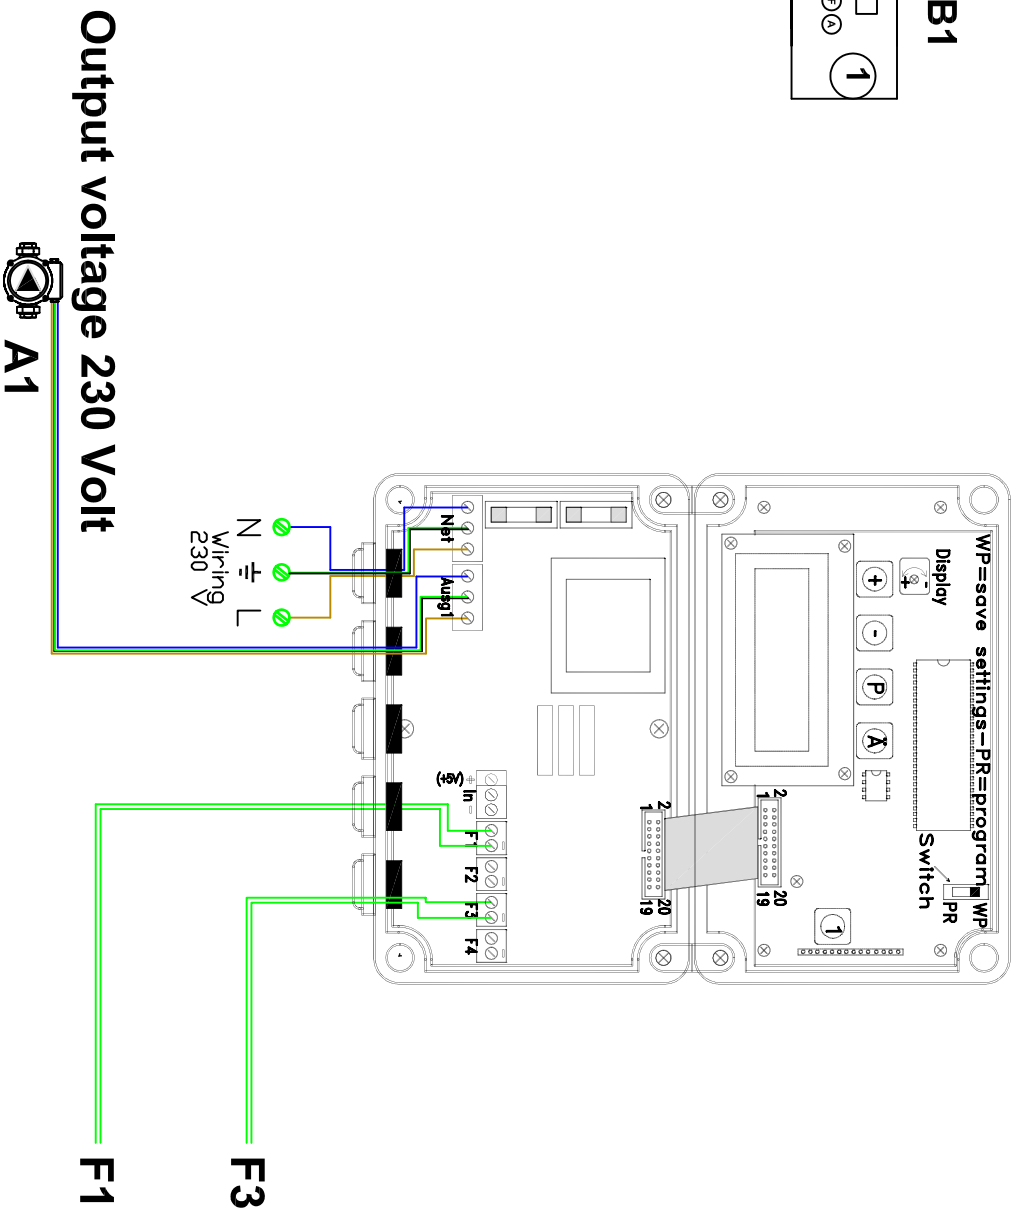

# KB1

Internal switch  
 WP = read only  
 PR = Program

KB 1 SETTING		Date:
KB 1 - BG	ELECTRIC	01-12-2003
	WIRING	